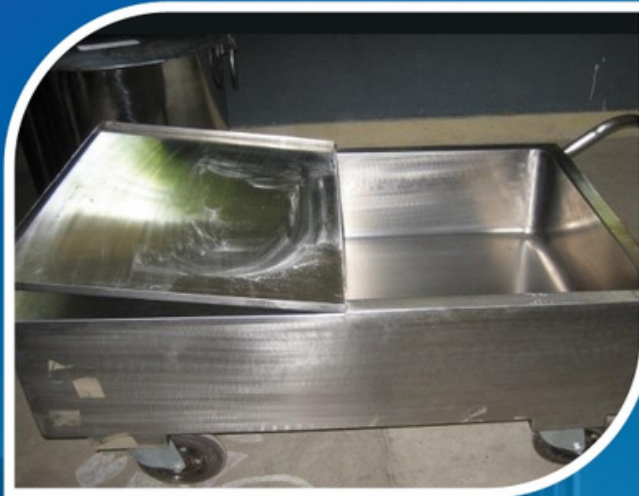

KITCHEN EQUIPMENT AND BULK COOKING VESSELS